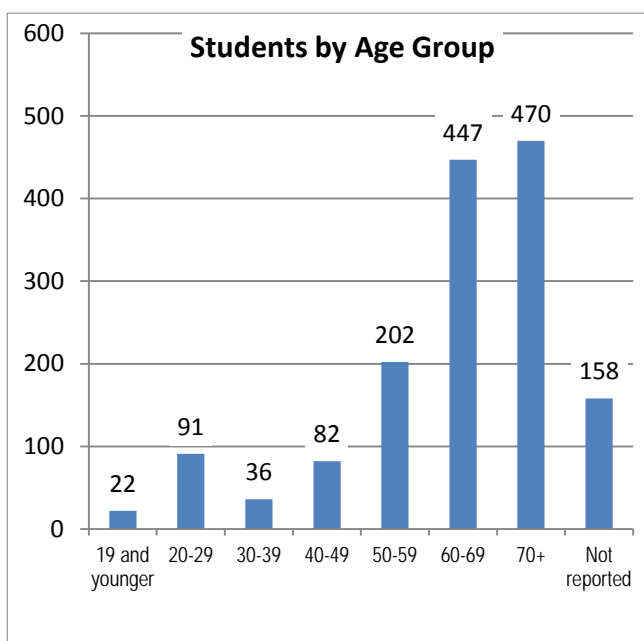

These *community education* classes are offered during day, evening and Saturday hours. Please refer to the community education class schedule for a listing of classes or call 415.457.8811.

The College serves about 1,500 *community education* students each term. The enrollment for spring 2015 in the *community education* program was 1,508 students.

## Geographic Location

Most College of Marin *community education* students reside in Marin County (88 percent). The majority of the remaining students reside in San Francisco, the East Bay, and Sonoma County.

## Age of Students

Ninety-two percent of the College's *community education* students are 30 years of age or older. The median age of *community education* students is 66 years; the youngest is 8 and the oldest is over 80.