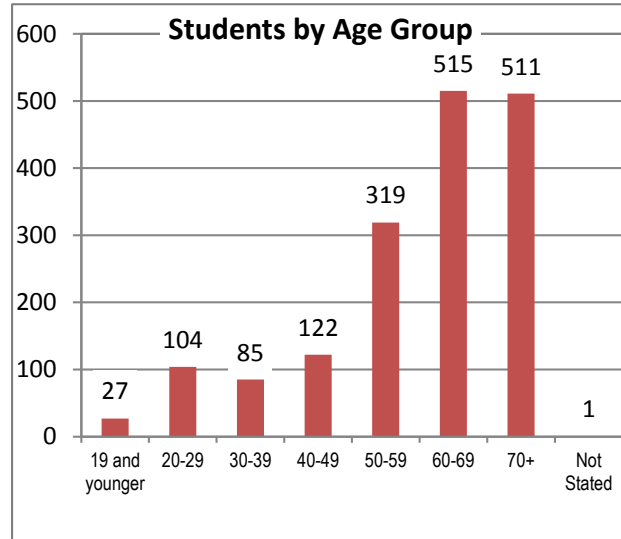

These classes are offered in the daytime and evenings, and on Saturdays. Please consult the community education schedule or call 415.485.9305.

The College serves about 1,600 community education students each term. The enrollment for spring 2013 in the Community Education program is 1,684 students.

Gender

The College’s community education student population is composed of 22 percent men and 77 percent women. One percent of students declined to provide this information.

Geographic Origin

Most College of Marin community education students reside in Marin County (93 percent). Of the remaining students, the majority come from San Francisco, the East Bay, and Sonoma County.

Location	Students	%
Central Marin	736	43.7%
Novato	293	17.4%
South Marin	333	19.8%
North San Rafael	169	10.0%
West Marin	34	2.0%
Outside Marin	119	7.1%

Age of Students

Ninety-two percent of College of Marin community education students are 30 years of age or older. The average age of students is 60 years. The youngest student is 14 and the oldest is over 80.