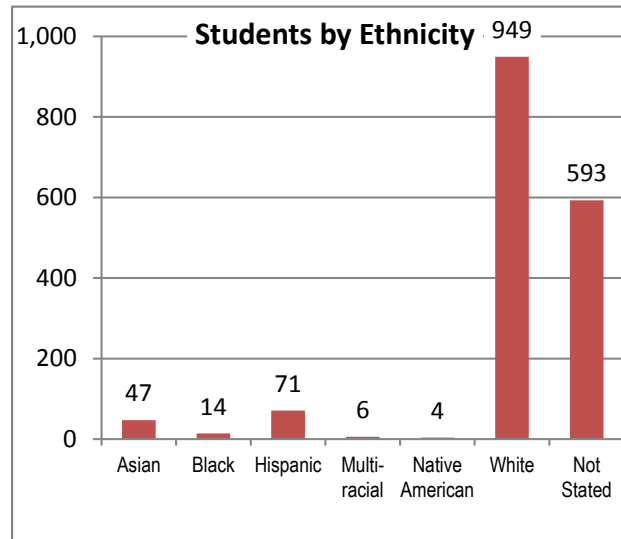

Location	Students	%
Central Marin	736	43.7%
Novato	293	17.4%
South Marin	333	19.8%
North San Rafael	169	10.0%
West Marin	34	2.0%
Outside Marin	119	7.1%

Age of Students

Ninety-two percent of College of Marin community education students are 30 years of age or older. The average age of students is 60 years. The youngest student is 14 and the oldest is over 80.

Ethnicity

The following chart indicates a breakdown by ethnic groups. Thirty-five percent of students do not report this information.

Community Education Student Characteristics is produced by the Research Office at College of Marin. The data reflects spring 2013 end of term enrollment extracted from the student information database.