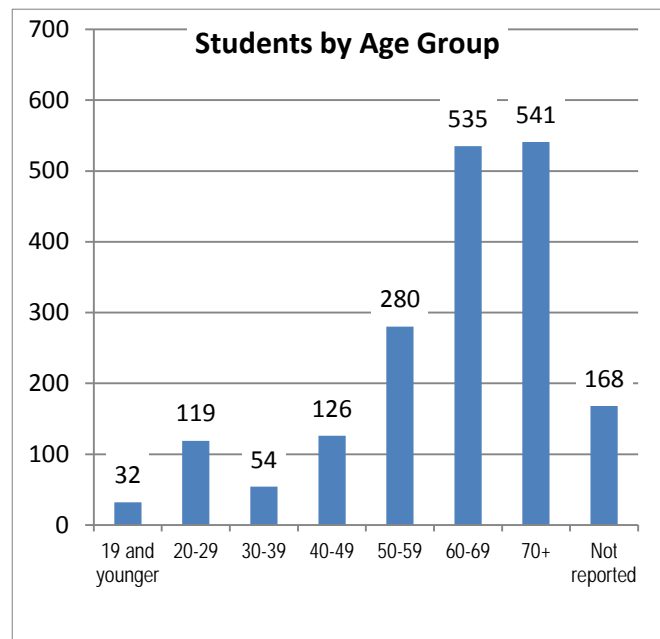

These *community education* classes are offered during day, evening and Saturday hours. Please refer to the community education class schedule for a listing of classes or call 415.457.8811.

The College serves about 1,900 *community education* students each term. The enrollment for fall 2014 in the *community education* program was 1,855 students.

Geographic Location

Most College of Marin *community education* students reside in Marin County (94 percent). The majority of the remaining students reside in San Francisco, the East Bay, and Sonoma County.

Location	Students	%
Central Marin	855	46.1%
Novato	290	15.6%
South Marin	378	20.4%
North San Rafael	149	8.0%
West Marin	64	3.4%
Outside Marin	107	5.8%
Not reported	12	0.6%

Gender

The College’s *community education* student population is composed of 20 percent men and 67 percent women. (14 percent of students did not report this information.)

Age of Students

Ninety-one percent of the College’s *community education* students are 30 years of age or older. The median age of *community education* students is 64 years; the youngest is 12 and the oldest is over 80.