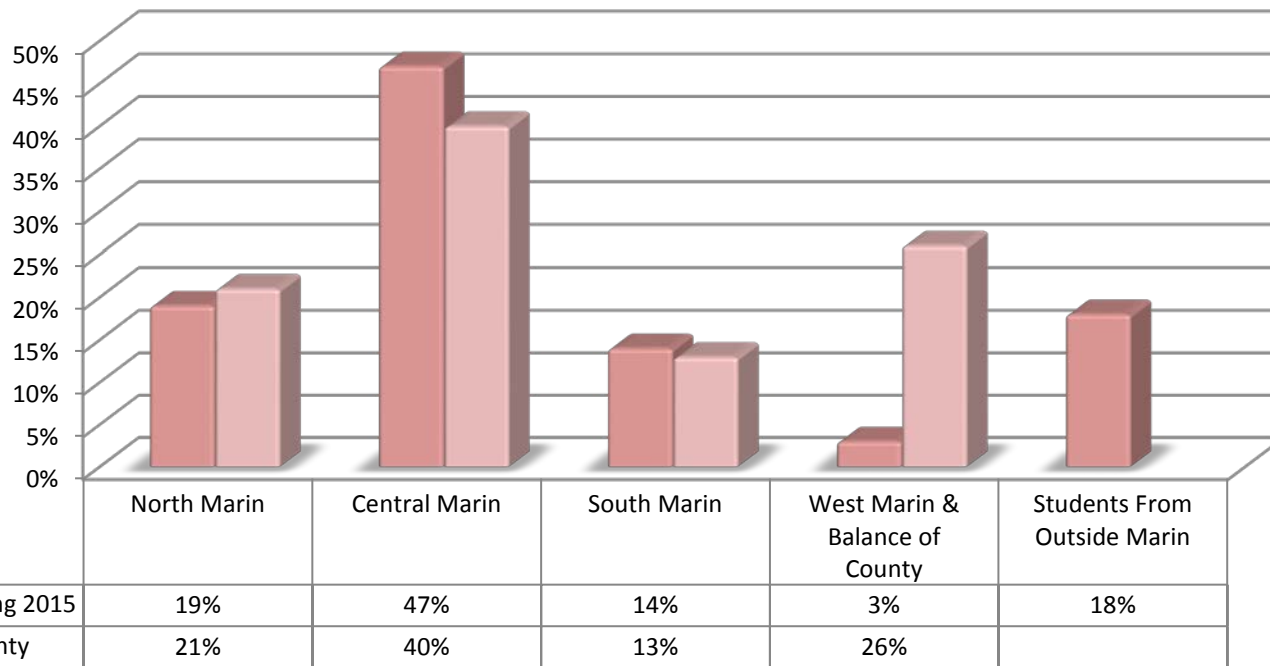

Distribution of Marin County Population and COM Credit Students by Area Spring 2015

Source: first census data from COM's enterprise data management system and State of California, Department of Finance, *E-1 Population Estimates for Cities -- January 1, 2014 and 2015*

[E-1 Cities, Counties, and the State Population Estimates with Annual Percent Change— January 1, 2014 and 2015](#)