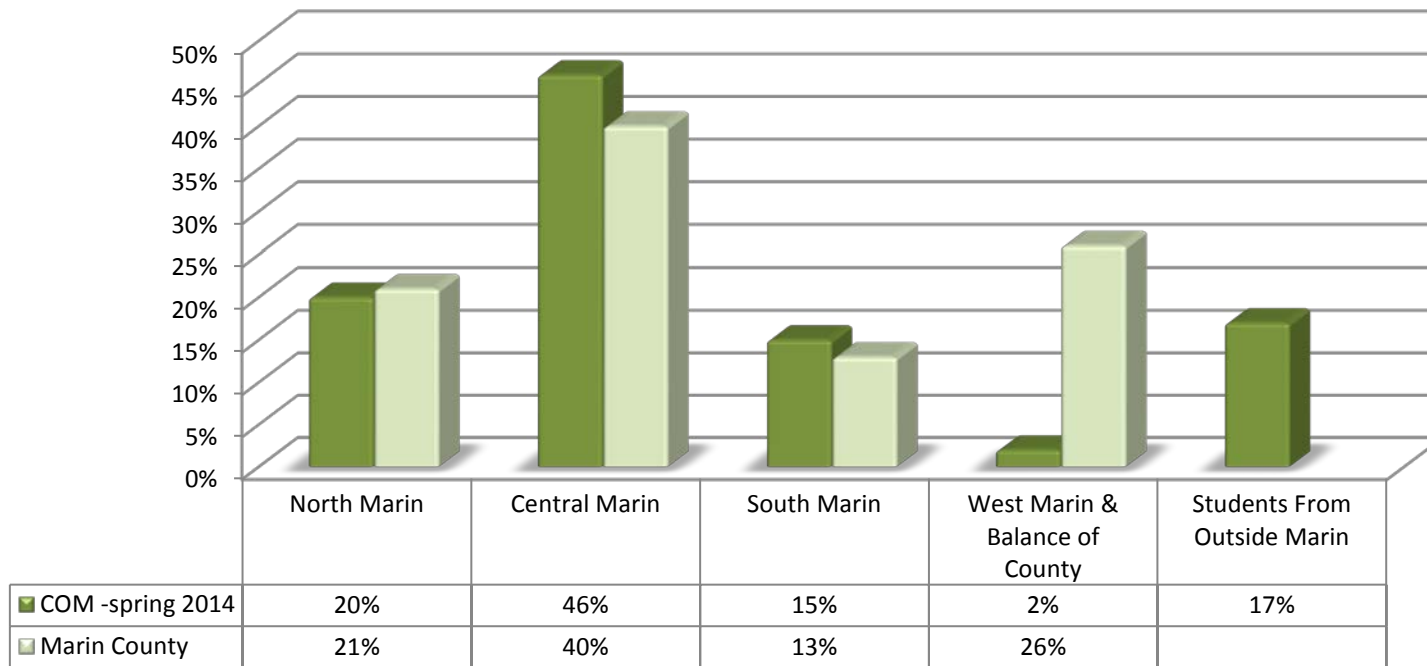

## Distribution of Marin County Population and COM Credit Students by Area Spring 2014

Source: first census data from COM's enterprise data management system and State of California, Department of Finance, *E-1 Population Estimates for Cities -- January 1, 2014 and 2015*

[E-1 Cities, Counties, and the State Population Estimates with Annual Percent Change— January 1, 2014 and 2015](#)