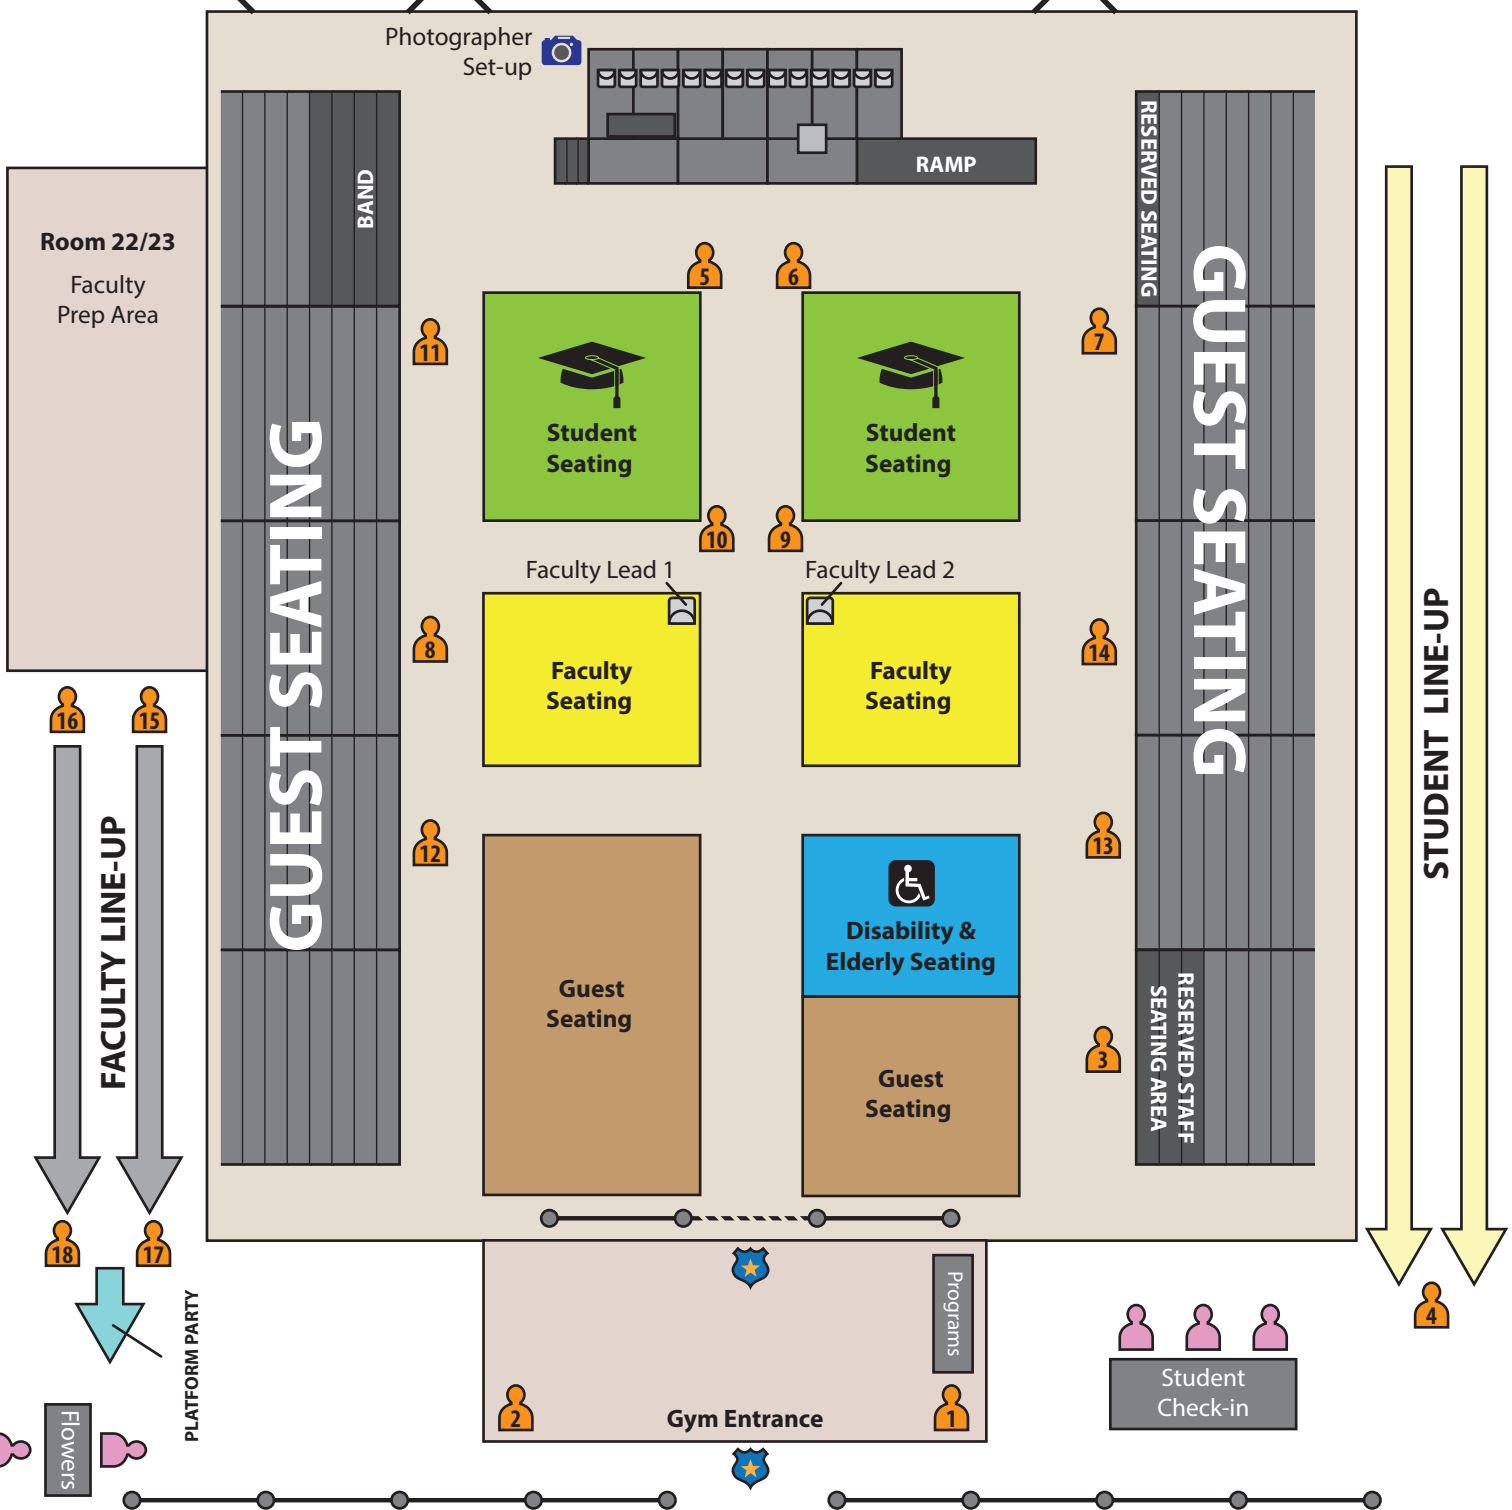

Emergency Exit
(during ceremony)

Emergency Exit
(during ceremony)

Emergency Exit
(during ceremony)

Room 22/23
Faculty
Prep Area

BAND

Photographer
Set-up

RAMP

RESERVED SEATING

GUEST SEATING

GUEST SEATING

Student
Seating

Student
Seating

Faculty Lead 1

Faculty Lead 2

Faculty
Seating

Faculty
Seating

RESERVED STAFF
SEATING AREA

Guest
Seating

Disability &
Elderly Seating

Guest
Seating

FACULTY LINE-UP

STUDENT LINE-UP

PLATFORM PARTY

Alumni

Flowers

Gym Entrance

Programs

Student
Check-in